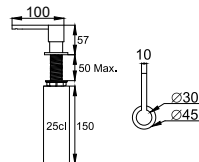

nivito™

Art nr: SR-P
Polished Stainless steel

EAN nr:
7350051950650

Soap dispenser

- Soap dispenser 25cl
- For countertop max 50mm thick
- Filled from above
- Cut-out dimension Ø23-25mm

Related Products:

ART NR:

RD-P

SR-P

CU-500-Steel