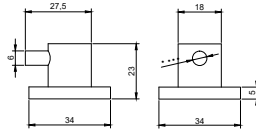

nivito™

Art nr: SR-P
Polished Stainless steel

EAN nr:
7350051950650

Soap dispenser

- Soap dispenser 25cl
- For countertop max 50mm thick
- Filled from above
- Cut-out dimension Ø23-25mm

Related Products:

ART NR: