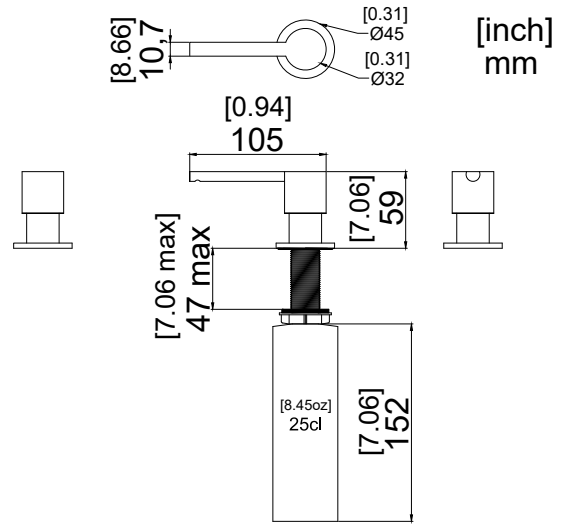

nivito™

Art nr: SR-P
Polished Stainless steel

EAN nr:
7350051950650

Soap dispenser

- Soap dispenser 25cl
- For countertop max 50mm thick
- Filled from above
- Cut-out dimension Ø23-25mm

Related Products:

ART NR:

RD-P

SR-P

CU-500-Steel