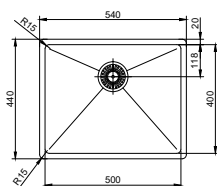

CU-500-Steel