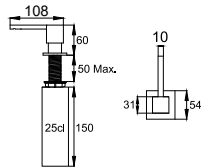

nivito™

Art nr: SP-100

Brushed Stainless steel

EAN nr:

7350051950223

Spirit.

- Kitchen taps
- Soft PEX® hoses
- Cut-out dimension 35 mm**
- Swivel range 360° and 150°
- Ceramic cartridge

Related Products: