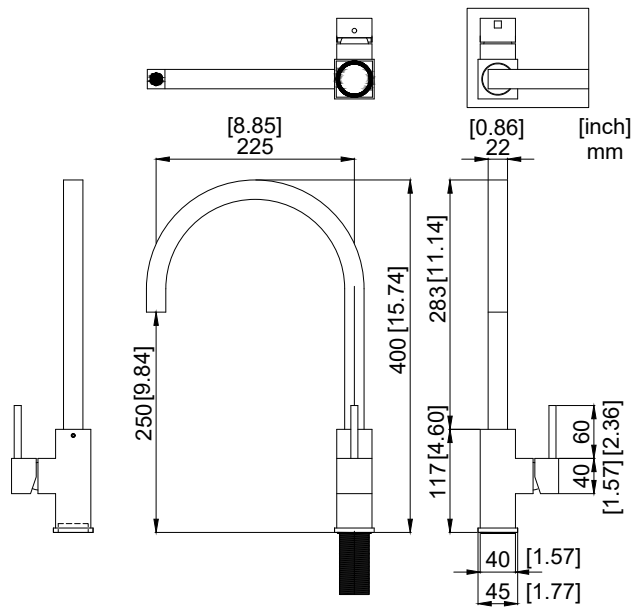

nivito™

Art nr: SP-100

Brushed Stainless steel

EAN nr:

7350051950223

Spirit.

- Kitchen taps
- Soft PEX® hoses
- Cut-out dimension 35 mm**
- Swivel range 360° and 150°
- Ceramic cartridge

Related Products:

SS-B

CU-500-Steel